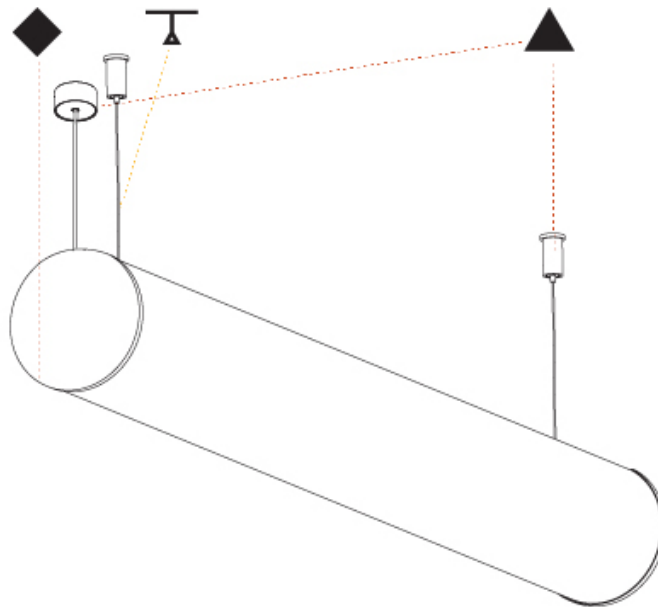

PROJECT

TYPE

SPECIFIER

QUANTITY

DATE