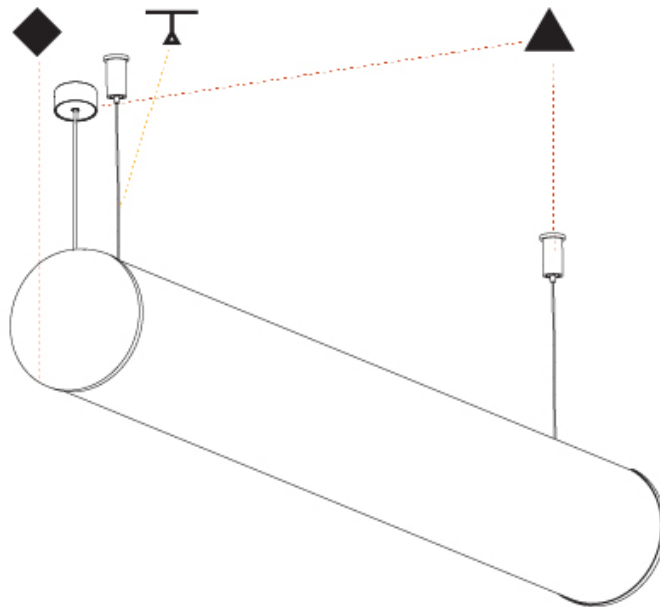

A30697-

PROJECT

TYPE

SPECIFIER

QUANTITY

DATE

A